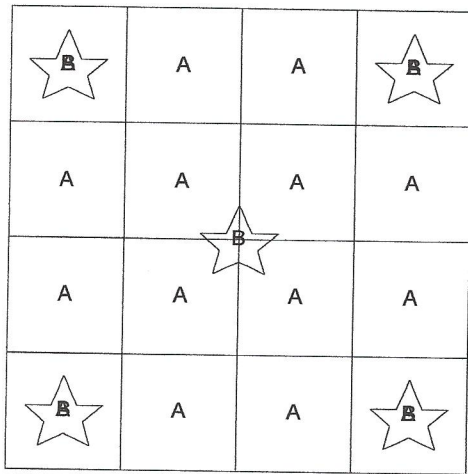

# Patriotic Patch

Key Block (1/5 actual size)

## Cutting Diagrams